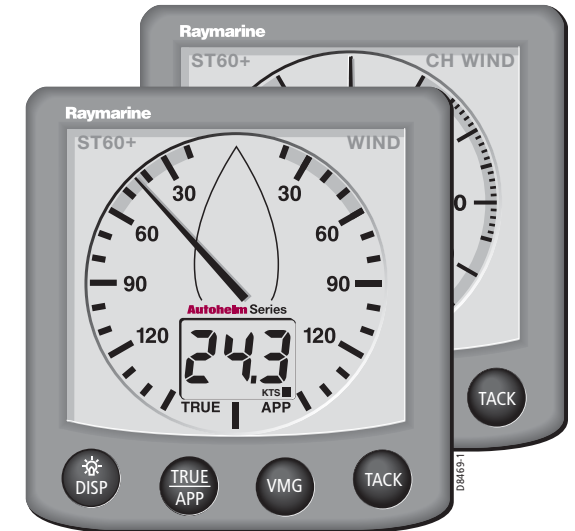

Raymarine®

ST60+ Wind & Close Hauled Wind Instruments