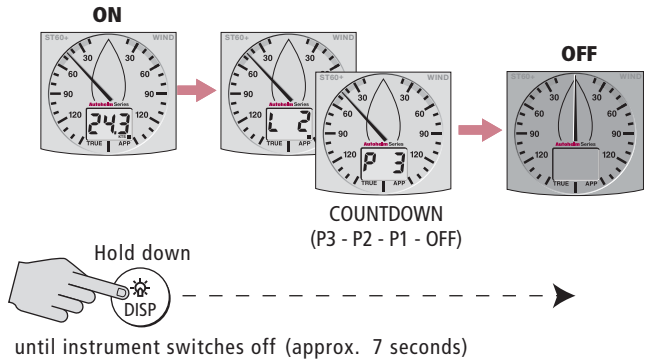

Switch off & on

Switch off

Switch on

Note:

When power is first applied, the instrument powers up in the ON condition. You do not need to use the  button to switch it on.

Adjust backlighting

Adjust backlighting