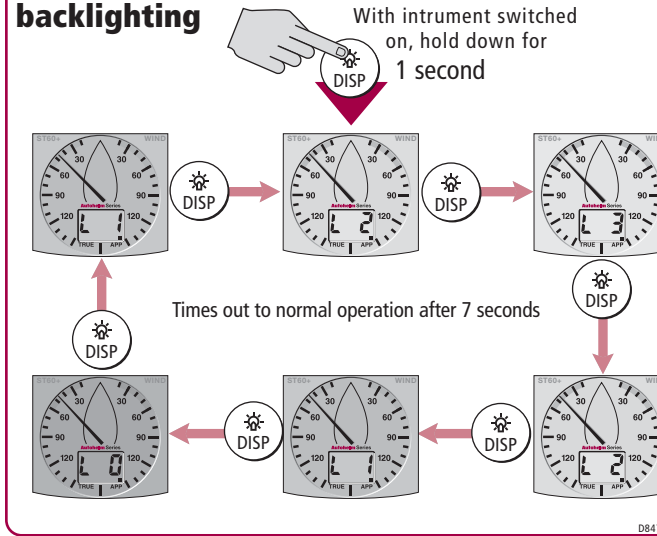

Switch off & on

Switch off

Switch on

Note:

When power is first applied, the instrument powers up in the ON condition. You do not need to use the  button to switch it on.

Adjust backlighting

Adjust backlighting