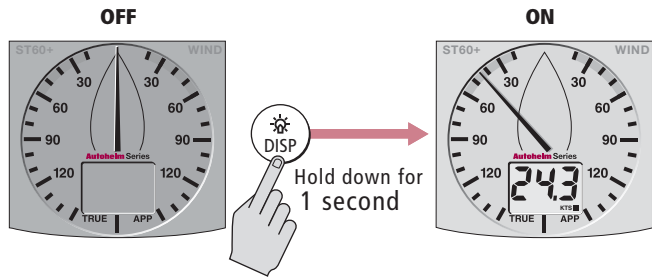

Switch off & on

Switch off

Switch on

Note:

When power is first applied, the instrument powers up in the ON condition. You do not need to use the  button to switch it on.

Adjust backlighting

Adjust backlighting